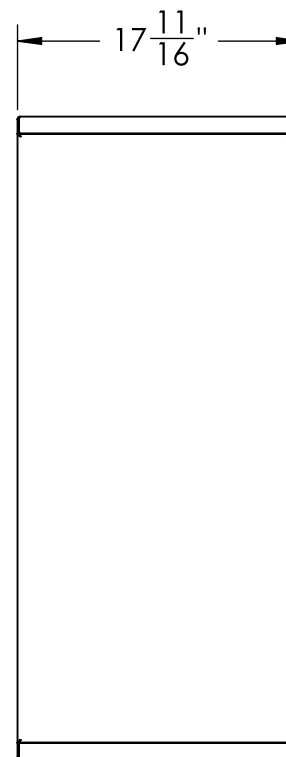

FRONT VIEW  
DOUBLE COLUMN

FRONT VIEW  
SINGLE COLUMN

SIDE VIEW

### 4C COLLAR

STD-4C UNIT	HEIGHT
SUITE A	40 3/16"
SUITE B	19 3/16"
SUITE C	52 7/16"
SUITE D	22 11/16"
SUITE E	29 11/16"
SUITE F	57 11/16"
SUITE G	55 15/16"

**Call for more information**  
**1-800-265-0041**