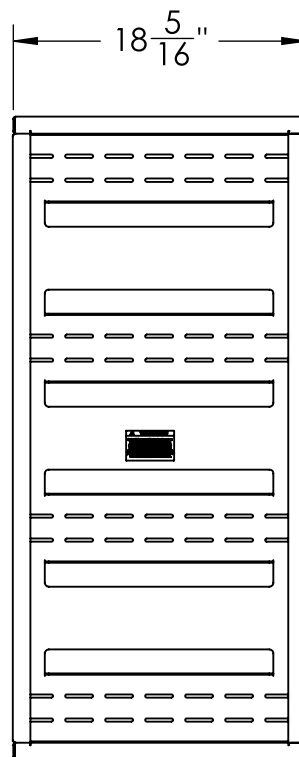

FRONT VIEW  
DOUBLE COLUMN

FRONT VIEW  
SINGLE COLUMN

SIDE VIEW

### 4C COLLAR

STD-4C UNIT	HEIGHT
SUITE A	40 3/16"
SUITE B	19 3/16"
SUITE C	52 7/16"
SUITE D	22 11/16"
SUITE E	29 11/16"
SUITE F	57 11/16"
SUITE G	55 15/16"

**Call for more information**  
**1-800-265-0041**