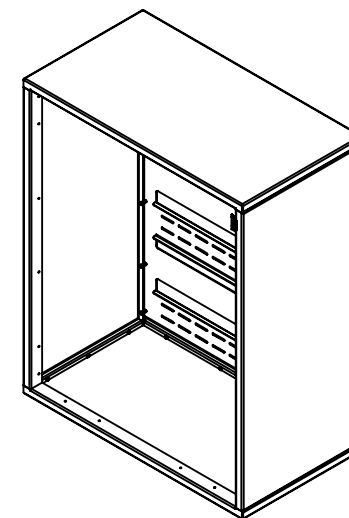

FRONT VIEW  
DOUBLE COLUMN

FRONT VIEW  
SINGLE COLUMN

SIDE VIEW

### 4C COLLAR

STD-4C UNIT	HEIGHT
SUITE A	40 3/16"
SUITE B	19 3/16"
SUITE C	52 7/16"
SUITE D	22 11/16"
SUITE E	29 11/16"
SUITE F	57 11/16"
SUITE G	55 15/16"

**Call for more information**  
**1-800-265-0041**